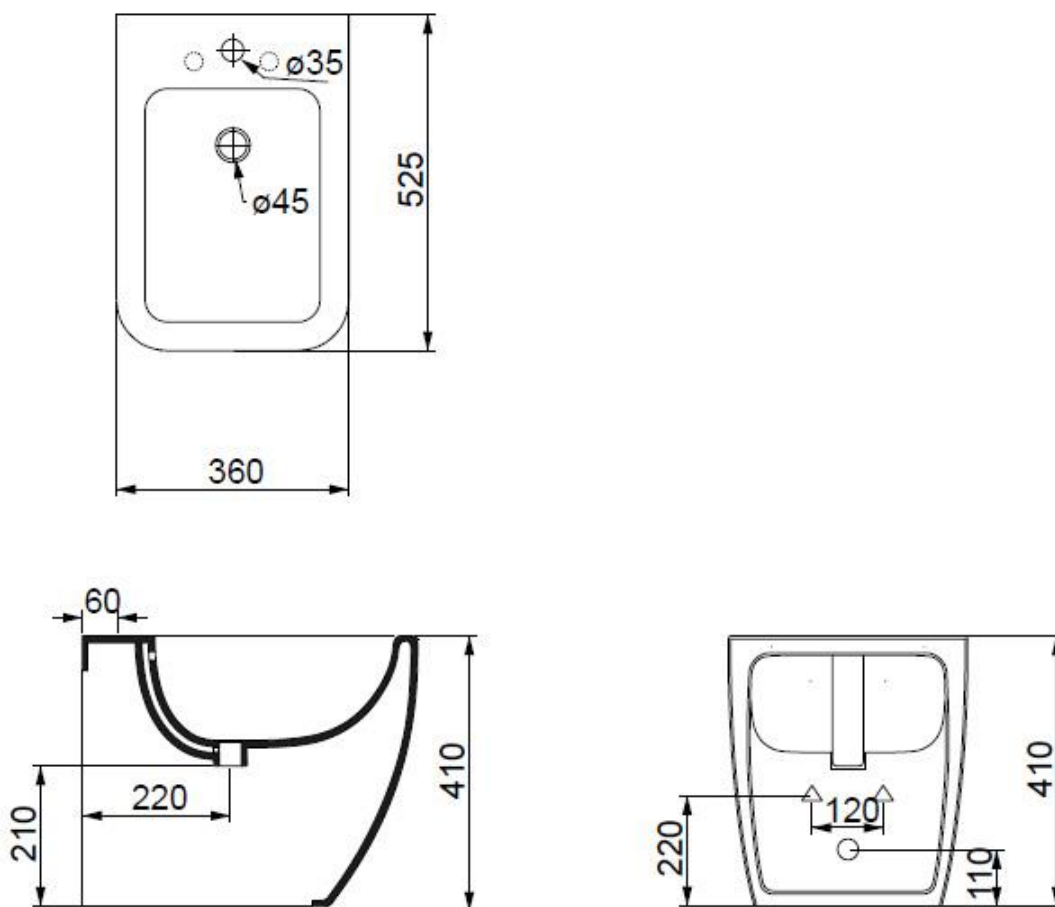

Vaso Brio Smart Clean scarico parete convertibile a pavimento mediante curva tecnica.
Wc Brio Smart Clean wall drain suitable for floor drain with technical elbow.

Code: BRWC01

Bidet Brio monoforo (senza foro o tre fori su richiesta)
Bidet Brio one hole (without hole or three holes on request)